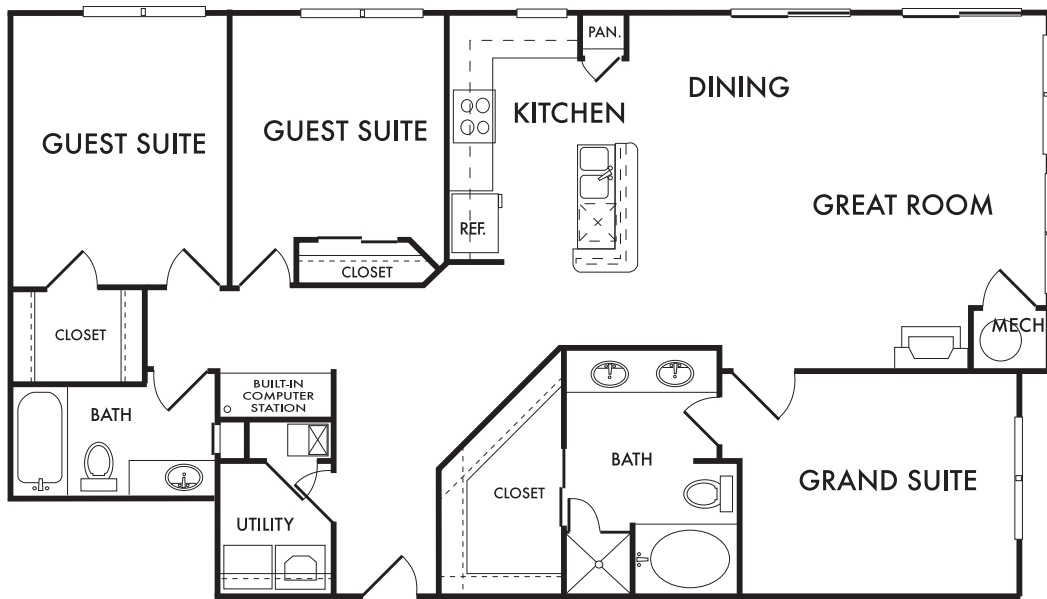

WINDSOR III
THREE BEDROOM / TWO BATH
1,442 LIVABLE SQUARE FEET
1,511 GROSS SQUARE FEET

801 Englewood Parkway
Englewood, Colorado 80110
Phone: 303 . 789 . 9660
Fax: 303 . 789 . 0025
www.tcreidential.com

*Your selected floor plan may vary from this illustration due to design configuration and architectural styling.
Not all features are available in every apartment. All square footages and room dimensions are approximate.*