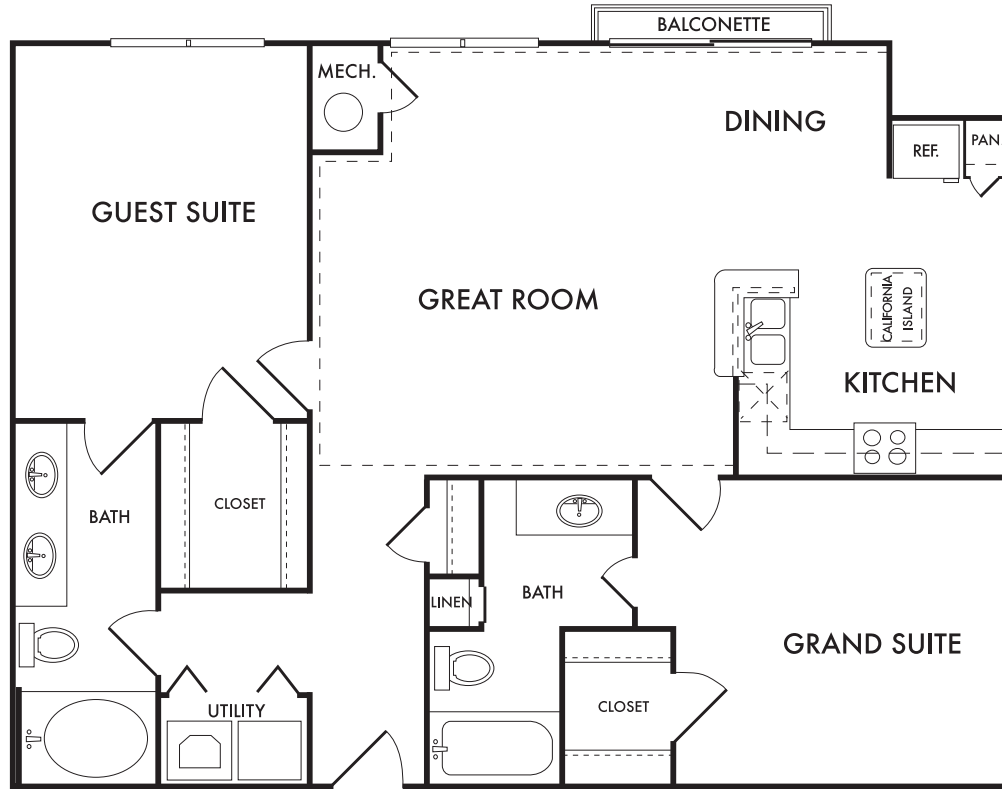

PALAZZO IV
TWO BEDROOM / TWO BATH
1,166 LIVABLE SQUARE FEET
1,177 GROSS SQUARE FEET

801 Englewood Parkway
Englewood, Colorado 80110
Phone: 303 . 789 . 9660
Fax: 303 . 789 . 0025
www.tcreidential.com

*Your selected floor plan may vary from this illustration due to design configuration and architectural styling.
Not all features are available in every apartment. All square footages and room dimensions are approximate.*