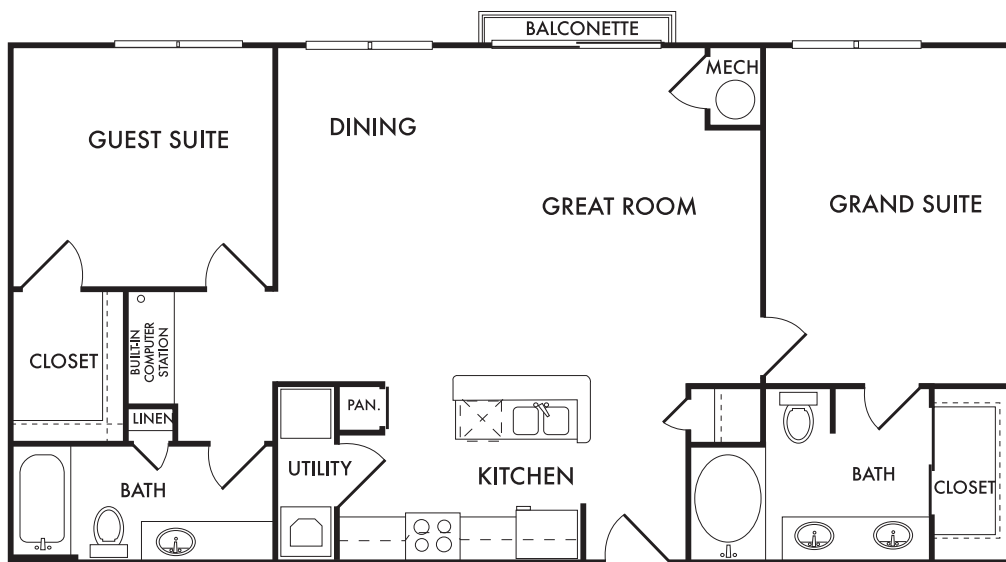

PALAZZO III
TWO BEDROOM / TWO BATH
1,100 - 1,202 LIVABLE SQUARE FEET
1,114 - 1,216 GROSS SQUARE FEET

801 Englewood Parkway
Englewood, Colorado 80110
Phone: 303 . 789 . 9660
Fax: 303 . 789 . 0025
www.tcreidential.com

*Your selected floor plan may vary from this illustration due to design configuration and architectural styling.
Not all features are available in every apartment. All square footages and room dimensions are approximate.*