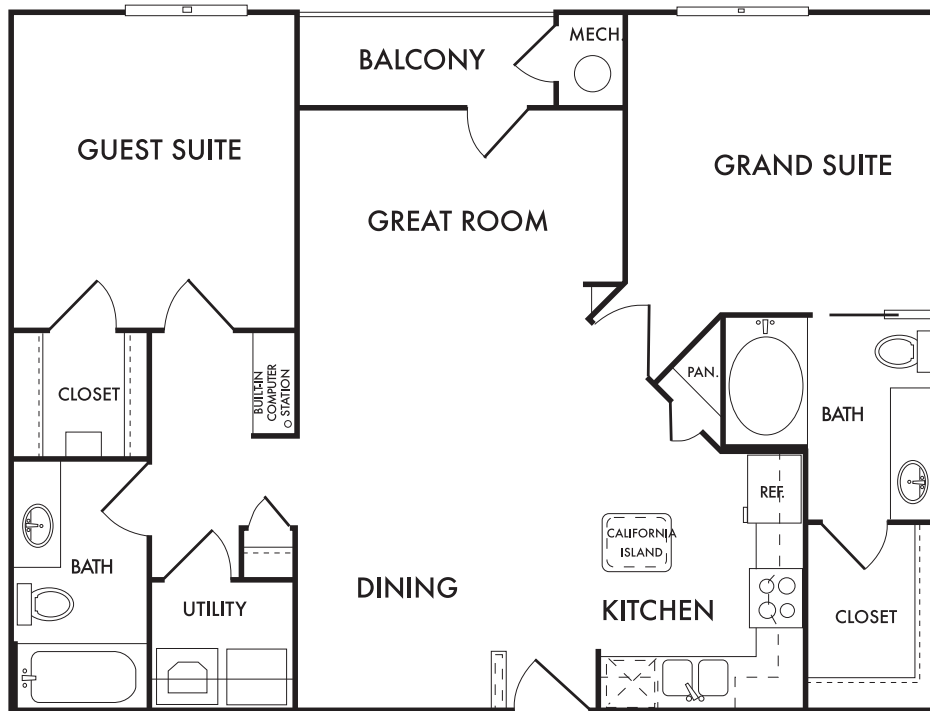

PALAZZO II
TWO BEDROOM / TWO BATH
1,097 - 1,310 LIVABLE SQUARE FEET
1,151 - 1,323 GROSS SQUARE FEET

801 Englewood Parkway
Englewood, Colorado 80110
Phone: 303 . 789 . 9660
Fax: 303 . 789 . 0025
www.tcreidential.com

*Your selected floor plan may vary from this illustration due to design configuration and architectural styling.
Not all features are available in every apartment. All square footages and room dimensions are approximate.*