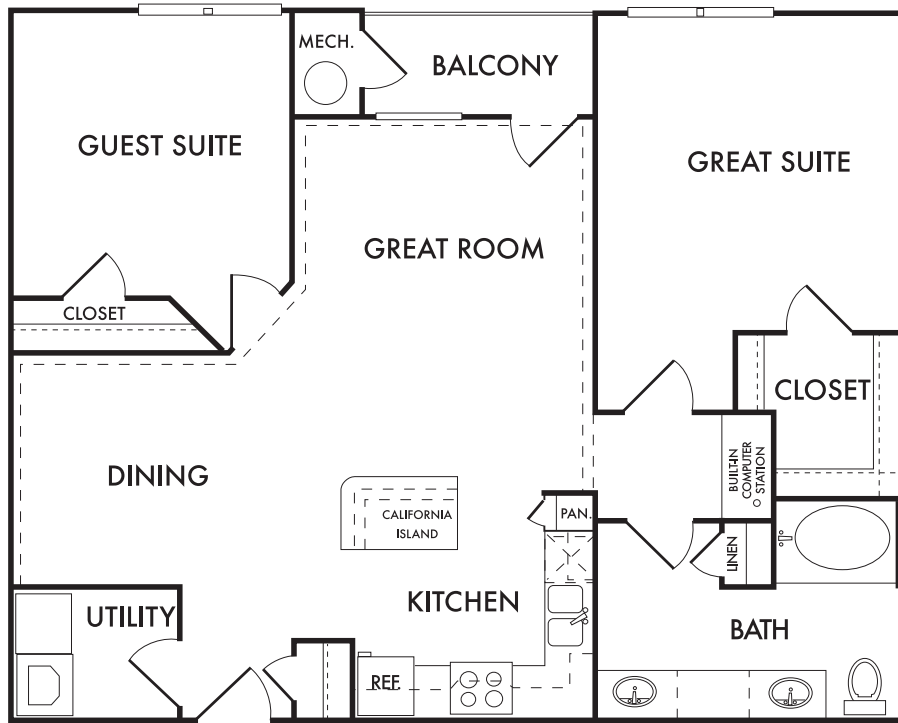

BRISTOL I
TWO BEDROOM / ONE BATH
953 - 1,058 LIVABLE SQUARE FEET
1,003 - 1,108 GROSS SQUARE FEET

801 Englewood Parkway
Englewood, Colorado 80110
Phone: 303 . 789 . 9660
Fax: 303 . 789 . 0025
www.tcreidential.com

*Your selected floor plan may vary from this illustration due to design configuration and architectural styling.
Not all features are available in every apartment. All square footages and room dimensions are approximate.*