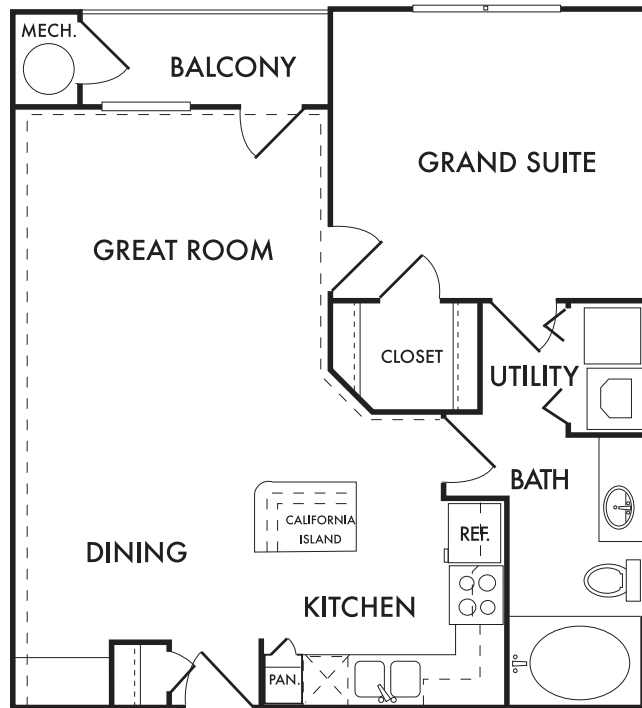

ALEXIS II  
ONE BEDROOM / ONE BATH  
744 - 879 LIVABLE SQUARE FEET  
797 - 954 GROSS SQUARE FEET

801 Englewood Parkway  
Englewood, Colorado 80110  
Phone: 303 . 789 . 9660  
Fax: 303 . 789 . 0025  
[www.tcreidential.com](http://www.tcreidential.com)

*Your selected floor plan may vary from this illustration due to design configuration and architectural styling.  
Not all features are available in every apartment. All square footages and room dimensions are approximate.*